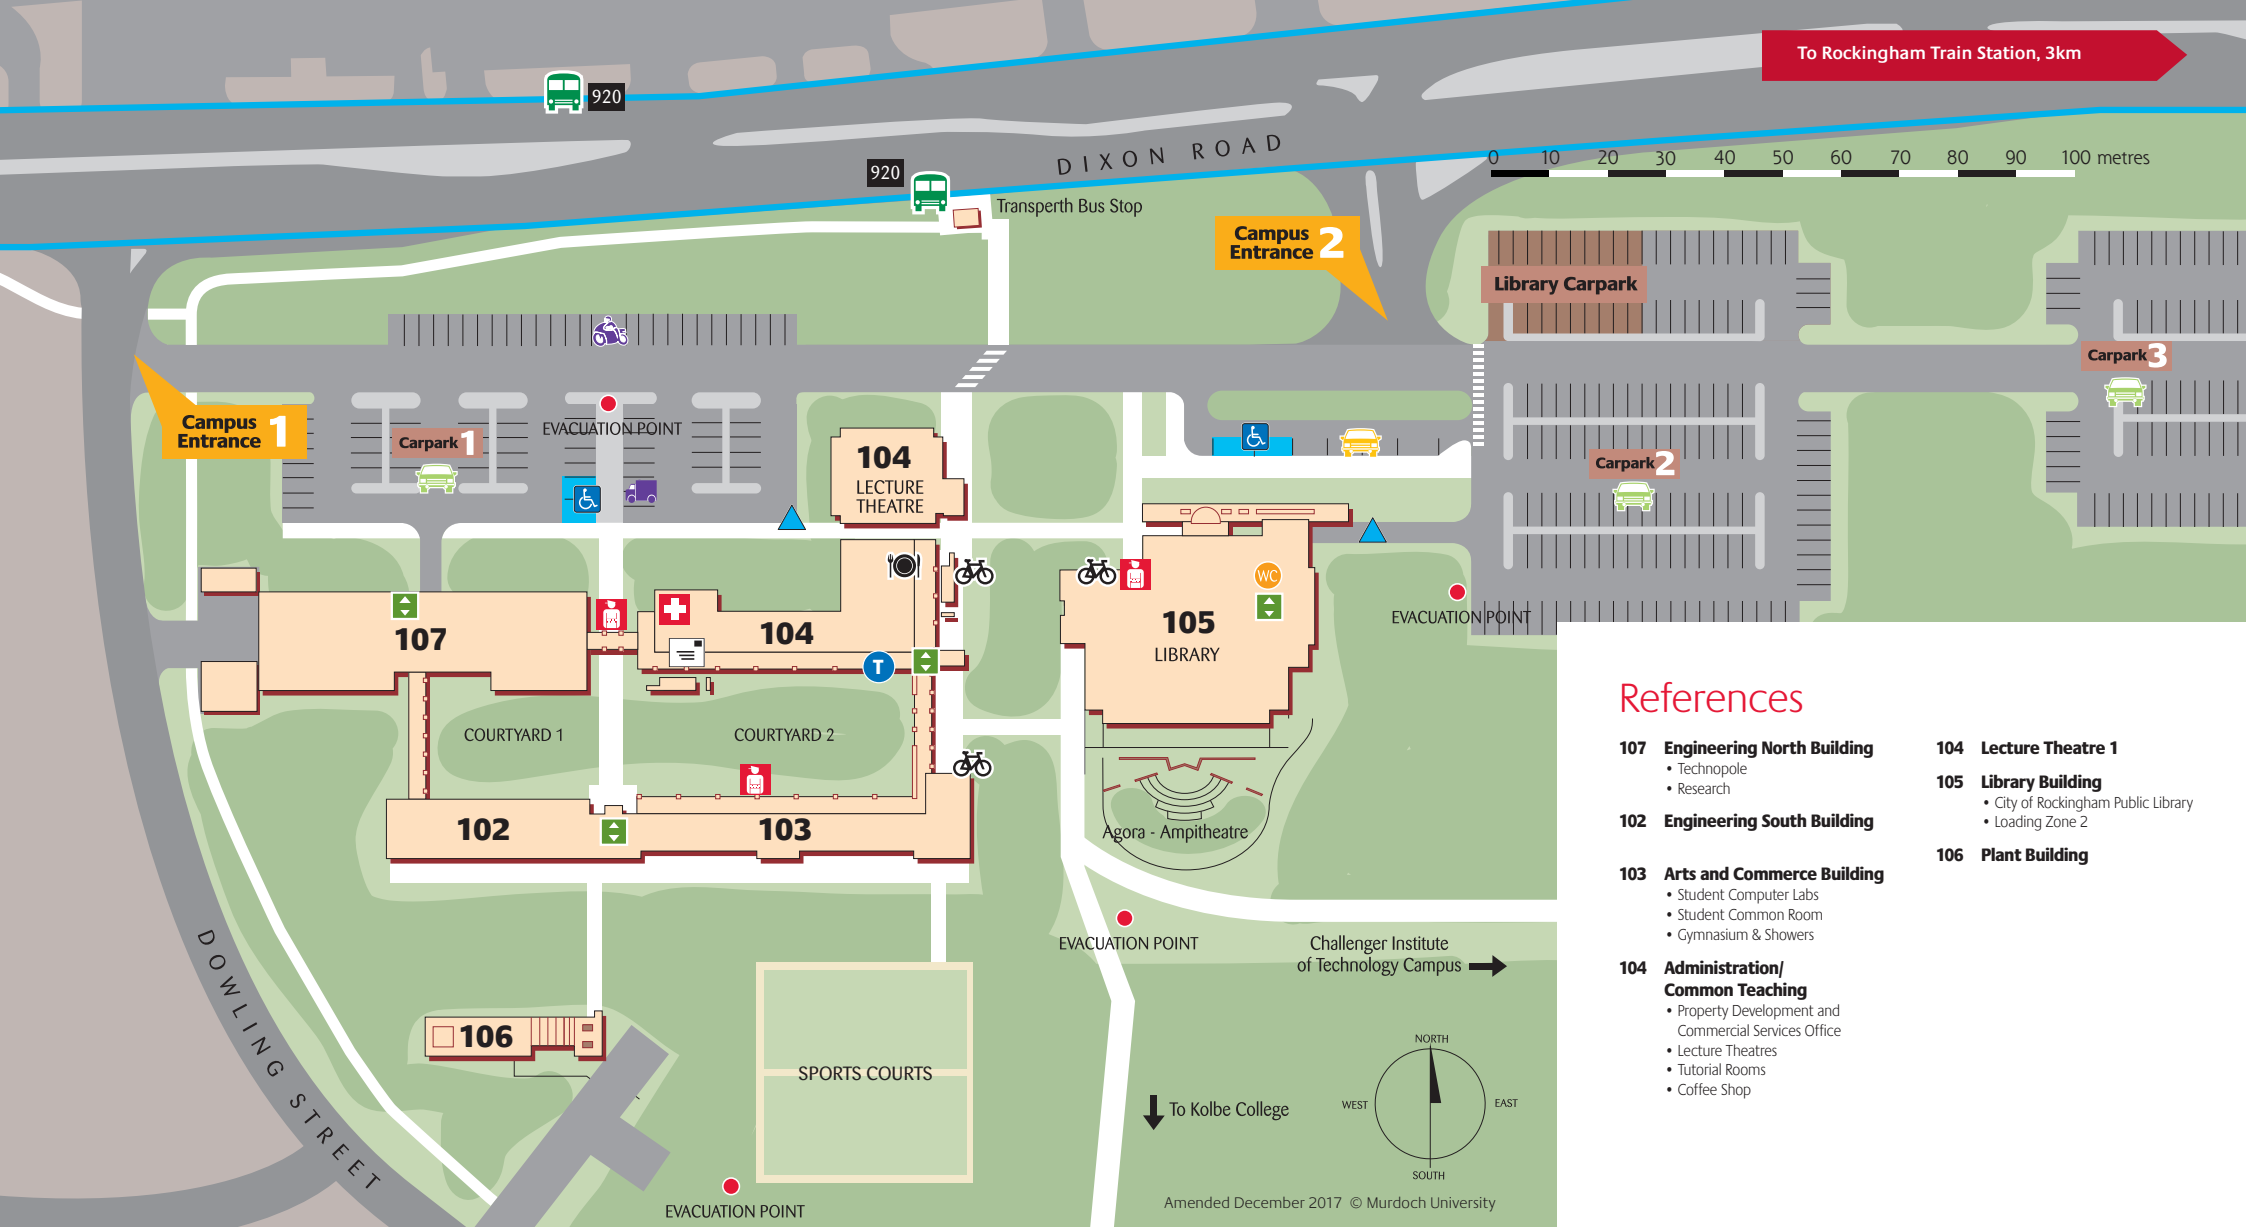

References

107 Engineering North Building • Technopole • Research 102 Engineering South Building 103 Arts and Commerce Building • Student Computer Labs • Student Common Room • Gymnasium & Showers 104 Administration/ Common Teaching • Property Development and Commercial Services Office • Lecture Theatres • Tutorial Rooms • Coffee Shop	104 Lecture Theatre 1 105 Library Building • City of Rockingham Public Library • Loading Zone 2 106 Plant Building

Legend

101 Building Number — Roads — Walk Paths Emergency Security Call Button First Aid	Carpark 1 Carparks Lift Public and Modified Toilets Cafe or Food Outlet Bus Stops 920 Bus Route Number Easy Access Bays	15 Minute Bays Library Visitor Parking Green Parking Zone Free Motorcycle Parking Bike Racks Bike Lane Service Bay	Loading Zone Mail Evacuation Point

For online campus maps go to: maps.murdoch.edu.au
For Murdoch on your mobile go to: m.murdoch.edu.au

Rockingham Campus Map

Dixon Road, Rockingham, WA 6168

Murdoch
UNIVERSITY

Perth | Singapore | Dubai